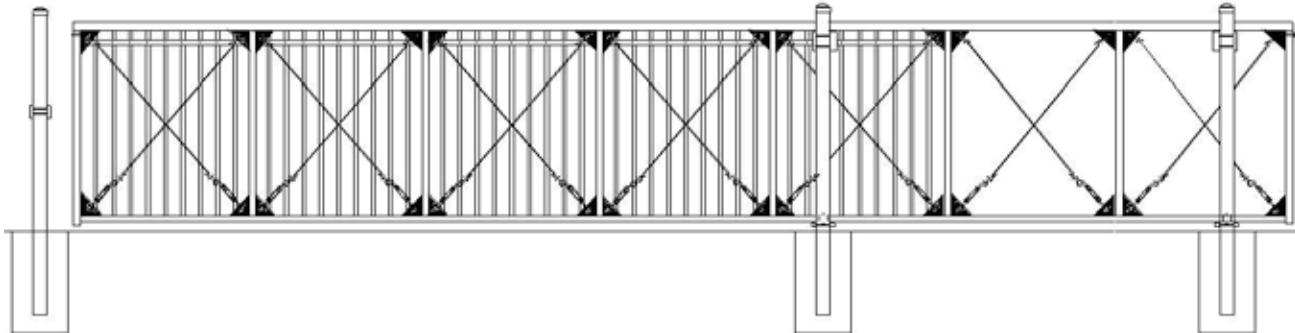

MONROE GATES

HEIGHT: OPENING	6'		7'		8'			
	PRODUCT CODE	LIST PRICE	PRODUCT CODE	LIST PRICE	PRODUCT CODE	LIST PRICE		
10'	58262123	$4,412	58262235	$4,503	58262353	$4,624	SINGLE TRACK (SEE HARDWARE SHEET FOR REQUIRED KIT)	
11'	58262124	$4,699	58262236	$4,798	58262354	$4,918		
12'	58260226	$4,718	58262237	$4,823	58262355	$4,943		
13'	58262125	$4,746	58262238	$4,860	58262356	$4,980		
14'	58262126	$4,782	58262239	$4,901	58262357	$5,020		
15'	58262127	$5,588	58262240	$5,728	58262358	$5,761		
16'	58262128	$5,616	58262241	$5,764	58262359	$5,798		
17'	58262129	$5,635	58262242	$5,789	58262360	$5,823		
18'	58262130	$5,663	58262243	$5,826	58262361	$5,859		
19'	58262131	$5,681	58262244	$5,851	58262362	$5,884		
20'	58262132	$6,197	58262245	$6,378	58262363	$6,418		
21'	58262133	$6,265	58262246	$6,455	58262364	$6,495		
22'	58262134	$6,283	58262247	$6,480	58262365	$6,520		
23'	58262135	$6,528	58262248	$6,734	58262366	$6,774		
24'	58262136	$6,581	58262249	$6,790	58262367	$6,828		
25'	58260378	$6,634	58262250	$6,850	58262368	$6,888		
26'	58262027	$6,671	58262251	$6,896	58262369	$6,935		
27'	58262137	$6,690	58262252	$6,921	58262370	$6,959		
28'	58262138	$6,718	58262253	$6,958	58262371	$6,996		
29'	58262139	$7,291	58262254	$7,545	58262372	$7,693		
30'	58262140	$7,349	58262255	$7,607	58262373	$7,752		
31'	58262141	$9,586	58262256	$9,967	58262374	$10,027		DOUBLE TRACK (SEE HARDWARE SHEET FOR REQUIRED KIT)
32'	58262142	$9,605	58262257	$9,992	58262375	$10,052		
33'	58262143	$9,632	58262258	$10,029	58262376	$10,089		
34'	58262144	$9,651	58262259	$10,054	58262377	$10,114		
35'	58262145	$9,670	58262260	$10,079	58262378	$10,139		
36'	58262146	$9,723	58262261	$10,141	58262379	$10,202		
37'	58262147	$9,742	58262262	$10,166	58262380	$10,227		
38'	58262148	$9,820	58262263	$10,250	58262381	$10,307		
39'	58262149	$9,839	58262264	$10,275	58262382	$10,332		
40'	58262150	$9,858	58262265	$10,300	58262383	$10,357		

*Prices shown are for single leaf sizes, Double the price of a corresponding half size for double drive gates

*For rings +3% (Before Discount)/ For Colors: Green, Brown, Bronze, Almond +1% (Before Discount)

*For simple and compound arches +10% (Before Discount)/ For 3" O.C. picket spacing +12% (Before Discount)

*All Gate openings 31' - 40' are dual track gates requiring dual post installation