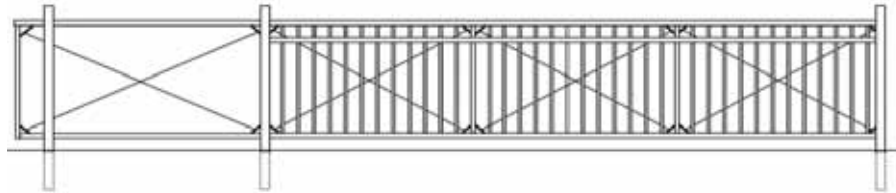

Monroe Pool Cantilever Gates

HEIGHT:	4'		5'		6'		7'		8'			
OPENING	PRODUCT CODE	LIST PRICE	PRODUCT CODE	LIST PRICE	PRODUCT CODE	LIST PRICE	PRODUCT CODE	LIST PRICE	PRODUCT CODE	LIST PRICE		
6'	57175590	$3,603	57175608	$3,766	57175626	$3,864	57175644	$4,005	57175662	$4,154	SINGLE TRACK	
8'	57175591	$4,154	57175609	$4,294	57175627	$4,443	57175645	$4,619	57175663	$4,776		
10'	57175592	$4,345	57175610	$4,500	57175628	$4,648	57175646	$4,831	57175664	$5,008		
12'	57175593	$4,930	57175611	$5,107	57175629	$5,284	57175647	$5,489	57175665	$5,701		
14'	57175594	$5,290	57175612	$5,480	57175630	$5,671	57175648	$5,898	57175666	$6,124		
16'	57175595	$6,109	57175613	$6,329	57175631	$6,554	57175649	$6,809	57175667	$7,077		
18'	57175596	$6,158	57175614	$6,398	57175632	$6,618	57175650	$6,894	57175668	$7,156		
20'	57175597	$7,050	57175615	$7,374	57175633	$7,615	57175651	$7,932	57175669	$8,246		
22'	57175598	$7,374	57175616	$7,614	57175634	$7,890	57175652	$8,207	57175670	$8,511		
24'	57175599	$8,044	57175617	$8,313	57175635	$8,617	57175653	$8,955	57175671	$9,323		
26'	57175600	$8,717	57175618	$9,004	57175636	$9,331	57175654	$9,698	57175672	$10,058		
28'	57175601	$9,372	57175619	$9,697	57175637	$10,050	57175655	$10,445	57175673	$10,835		
30'	57175602	$11,965	57175620	$12,310	57175638	$12,692	57175656	$13,117	57175674	$13,533		DOUBLE TRACK
32'	57175603	$12,050	57175621	$13,079	57175639	$13,483	57175657	$13,942	57175675	$14,387		
34'	57175604	$13,469	57175622	$13,857	57175640	$14,282	57175658	$14,774	57175676	$15,235		
36'	57175605	$14,217	57175623	$14,627	57175641	$15,080	57175659	$15,595	57175677	$16,090		
38'	57175606	$14,967	57175624	$15,404	57175642	$15,877	57175660	$16,422	57175678	$16,944		
40'	57175607	$15,713	57175625	$16,174	57175643	$16,675	57175661	$17,247	57175679	$17,799