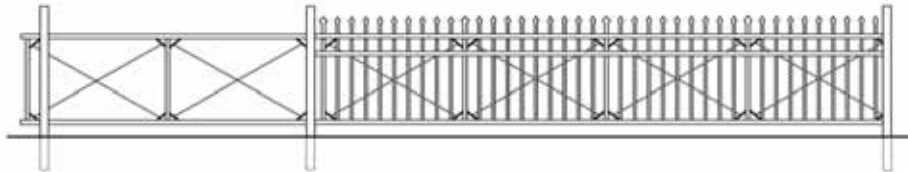

Lafayette Cantilever Gates

HEIGHT: OPENING	4'		5'		6'		7'		8'		
	PRODUCT CODE	LIST PRICE	PRODUCT CODE	LIST PRICE	PRODUCT CODE	LIST PRICE	PRODUCT CODE	LIST PRICE	PRODUCT CODE	LIST PRICE	
6'	57174870	$3,603	57174888	$3,766	57174906	$3,864	57174924	$4,005	57174942	$4,154	SINGLE TRACK
8'	57174871	$4,154	57174889	$4,294	57174907	$4,443	57174925	$4,619	57174943	$4,776	
10'	57174872	$4,345	57174890	$4,500	57174908	$4,648	57174926	$4,831	57174944	$5,008	
12'	57174873	$4,930	57174891	$5,107	57174909	$5,284	57174927	$5,489	57174945	$5,701	
14'	57174874	$5,290	57174892	$5,480	57174910	$5,671	57174928	$5,898	57174946	$6,124	
16'	57174875	$6,109	57174893	$6,329	57174911	$6,554	57174929	$6,809	57174947	$7,077	
18'	57174876	$6,158	57174894	$6,398	57174912	$6,618	57174930	$6,894	57174948	$7,156	
20'	57174877	$7,050	57174895	$7,374	57174913	$7,615	57174931	$7,932	57174949	$8,246	
22'	57174878	$7,374	57174896	$7,614	57174914	$7,890	57174932	$8,207	57174950	$8,511	
24'	57174879	$8,044	57174897	$8,313	57174915	$8,617	57174933	$8,955	57174951	$9,323	
26'	57174880	$8,717	57174898	$9,004	57174916	$9,331	57174934	$9,698	57174952	$10,058	
28'	57174881	$9,372	57174899	$9,697	57174917	$10,050	57174935	$10,445	57174953	$10,835	
30'	57174882	$11,965	57174900	$12,310	57174918	$12,692	57174936	$13,117	57174954	$13,533	
32'	57174883	$12,050	57174901	$13,079	57174919	$13,483	57174937	$13,942	57174955	$14,387	
34'	57174884	$13,469	57174902	$13,857	57174920	$14,282	57174938	$14,774	57174956	$15,235	
36'	57174885	$14,217	57174903	$14,627	57174921	$15,080	57174939	$15,595	57174957	$16,090	
38'	57174886	$14,967	57174904	$15,404	57174922	$15,877	57174940	$16,422	57174958	$16,944	
40'	57174887	$15,713	57174905	$16,174	57174923	$16,675	57174941	$17,247	57174959	$17,799