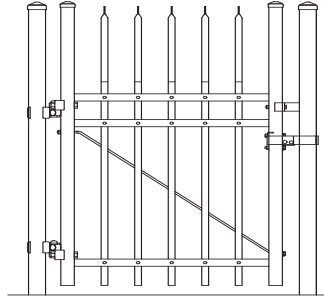

Three Rail Curved Top Gates

*Gates do not include hardware

-See Guardsman/Tango accessory pages

*For rings add $8.25/ft (Before discount)

*For arched top add $77/ft (Before discount)

HEIGHT	OPENING	PRODUCT CODE	SELL PRICE	OPENING	PRODUCT CODE	SELL PRICE	OPENING	PRODUCT CODE	SELL PRICE
6'	3'	58220109	$957	4'	58220110	$998	5'	58222302	$1,196
7'	3'	58222161	$1,020	4'	58222225	$1,061	5'	58222303	$1,259
8'	3'	58222162	$1,085	4'	58222226	$1,126	5'	58222304	$1,324
6'	6'	58222380	$1,394	7'	58222458	$1,616	8'	58222536	$1,838
7'	6'	58222381	$1,457	7'	58222459	$1,679	8'	58222537	$1,901
8'	6'	58222382	$1,522	7'	58222460	$1,744	8'	58222538	$1,966
6'	9'	58222614	$2,170	10'	58222692	$2,281	11'	58222770	$2,503
7'	9'	58222615	$2,233	10'	58222693	$2,344	11'	58222771	$2,566
8'	9'	58222616	$2,298	10'	58222694	$2,409	11'	58222772	$2,631
6'	12'	58222848	$2,724	13'	58222926	$2,946	14'	58223004	$3,168
7'	12'	58222849	$2,787	13'	58222927	$3,009	14'	58223005	$3,231
8'	12'	58222850	$2,852	13'	58222928	$3,074	14'	58223006	$3,296
6'	15'	58223082	$3,389	16'	58223160	$3,611			
7'	15'	58223083	$3,452	16'	58223161	$3,674			
8'	15'	58223084	$3,517	16'	58223162	$3,739