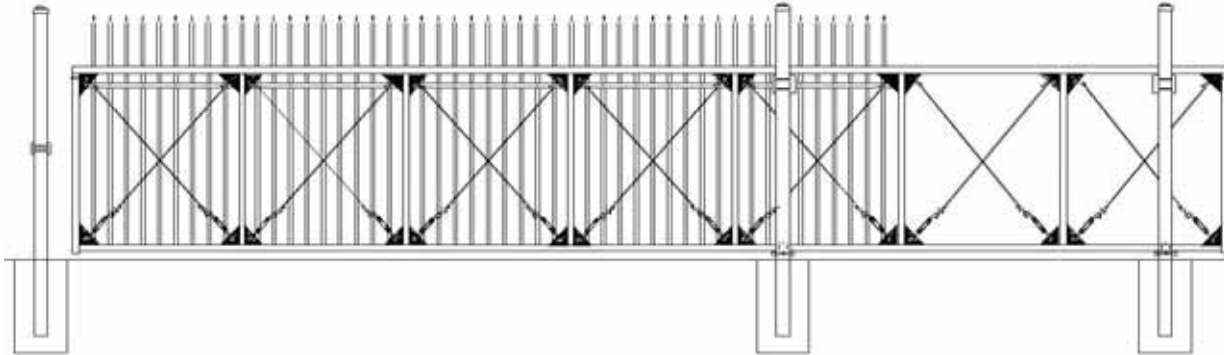

CURVED TOP GATES

HEIGHT: OPENING	6'		7'		8'			
	PRODUCT CODE	LIST PRICE	PRODUCT CODE	LIST PRICE	PRODUCT CODE	LIST PRICE		
10'	58262179	$4,835	58262293	$4,926	58262412	$5,046	SINGLE TRACK (SEE HARDWARE SHEET FOR REQUIRED KIT)	
11'	58262180	$5,122	58262294	$5,221	58262413	$5,340		
12'	58262181	$5,141	58262295	$5,246	58262414	$5,365		
13'	58262182	$5,168	58262296	$5,282	58262415	$5,402		
14'	58262183	$5,205	58262297	$5,324	58262416	$5,443		
15'	58262184	$6,103	58262298	$6,242	58262417	$6,275		
16'	58262185	$6,131	58262299	$6,279	58262418	$6,312		
17'	58262186	$6,150	58262300	$6,304	58262419	$6,337		
18'	58262187	$6,177	58262301	$6,341	58262420	$6,374		
19'	58262188	$6,196	58262302	$6,365	58262421	$6,399		
20'	58262189	$6,786	58262303	$6,967	58262422	$7,007		
21'	58262190	$6,853	58262304	$7,044	58262423	$7,083		
22'	58262191	$6,872	58262305	$7,068	58262424	$7,108		
23'	58262192	$7,117	58262306	$7,323	58262425	$7,363		
24'	58262193	$7,169	58262307	$7,379	58260236	$7,417		
25'	58262194	$7,223	58262308	$7,438	58262426	$7,477		
26'	58262195	$7,260	58262309	$7,484	58262427	$7,523		
27'	58262196	$7,279	58262310	$7,509	58262428	$7,548		
28'	58262197	$7,306	58262311	$7,546	58262429	$7,585		
29'	58262198	$7,971	58262312	$8,225	58262430	$8,373		
30'	58262199	$8,029	58262313	$8,286	58262431	$8,432		
31'	58262200	CFQ	58262314	CFQ	58262432	CFQ		DOUBLE TRACK (SEE HARDWARE SHEET FOR REQUIRED KIT)
32'	58262201	CFQ	58262315	CFQ	58262433	CFQ		
33'	58262202	CFQ	58262316	CFQ	58262434	CFQ		
34'	58262203	CFQ	58262317	CFQ	58262435	CFQ		
35'	58262204	CFQ	58262318	CFQ	58262436	CFQ		
36'	58262205	CFQ	58262319	CFQ	58262437	CFQ		
37'	58262206	CFQ	58262320	CFQ	58262438	CFQ		
38'	58262207	CFQ	58262321	CFQ	58262439	CFQ		
39'	58262208	CFQ	58262322	CFQ	58262440	CFQ		
40'	58262209	CFQ	58262323	CFQ	58262441	CFQ		

*Prices shown are for single leaf sizes, Double the price of a corresponding half size for double drive gates

*For rings +3% (Before Discount)/ For Colors: Green, Brown, Bronze, Almond +1% (Before Discount)

*For simple and compound arches +10% (Before Discount)/ For 3" O.C. picket spacing +12% (Before Discount)

*All Gate openings 31' - 40' are dual track gates requiring dual post installation