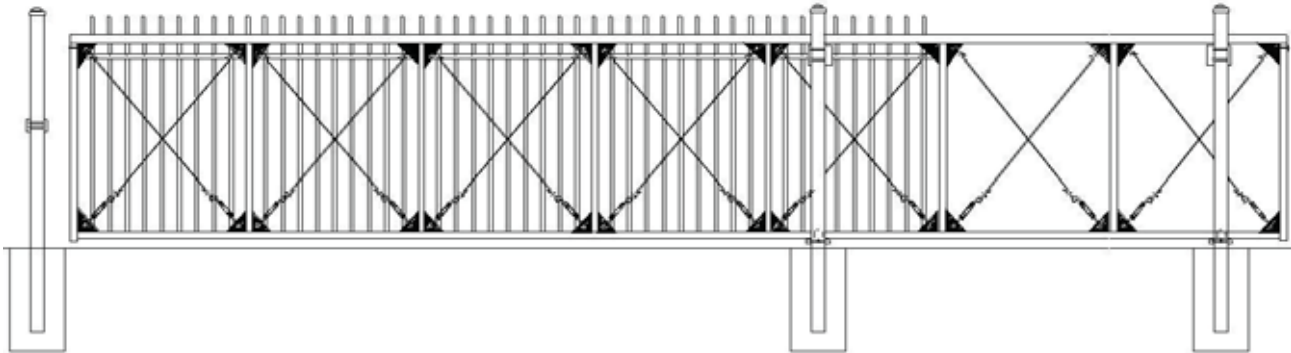

KENT GATES

HEIGHT: OPENING	6'		7'		8'			
	PRODUCT CODE	LIST PRICE	PRODUCT CODE	LIST PRICE	PRODUCT CODE	LIST PRICE		
10'	58262151	$4,414	58260373	$4,505	58262384	$4,626	SINGLE TRACK (SEE HARDWARE SHEET FOR REQUIRED KIT)	
11'	58262152	$4,701	58262266	$4,800	58262385	$4,920		
12'	58262153	$4,720	58260371	$4,825	58262386	$4,945		
13'	58262154	$4,748	58262267	$4,862	58262387	$4,982		
14'	58262155	$4,785	58260375	$4,904	58262388	$5,022		
15'	58262156	$5,591	58262268	$5,730	58262389	$5,763		
16'	58262157	$5,619	58262269	$5,767	58260232	$5,800		
17'	58262158	$5,638	58262270	$5,792	58262390	$5,825		
18'	58262159	$5,665	58262271	$5,829	58262391	$5,862		
19'	58262160	$5,684	58262272	$5,854	58262392	$5,887		
20'	58262003	$6,200	58262273	$6,382	58262393	$6,422		
21'	58262161	$6,268	58262274	$6,459	58262394	$6,498		
22'	58262162	$6,287	58260395	$6,483	58262395	$6,523		
23'	58262163	$6,532	58262275	$6,737	58262396	$6,778		
24'	58260085	$6,584	58262276	$6,794	58260344	$6,832		
25'	58262164	$6,638	58262277	$6,853	58260345	$6,892		
26'	58262165	$6,675	58262278	$6,899	58262397	$6,938		
27'	58262166	$6,694	58262279	$6,924	58262398	$6,963		
28'	58262039	$6,721	58262280	$6,961	58262399	$7,000		
29'	58262167	$7,295	58262281	$7,549	58262400	$7,696		
30'	58262168	$7,353	58262282	$7,610	58262401	$7,755		
31'	58262169	$9,591	58262283	$9,972	58262402	$10,032		DOUBLE TRACK (SEE HARDWARE SHEET FOR REQUIRED KIT)
32'	58262170	$9,609	58262284	$9,997	58262403	$10,057		
33'	58262171	$9,637	58262285	$10,034	58262404	$10,094		
34'	58262172	$9,656	58262286	$10,059	58262405	$10,119		
35'	58262173	$9,674	58262287	$10,083	58262406	$10,144		
36'	58262174	$9,728	58262288	$10,146	58262407	$10,207		
37'	58262175	$9,747	58262289	$10,171	58262408	$10,232		
38'	58262176	$9,825	58262290	$10,255	58262409	$10,312		
39'	58262177	$9,844	58262291	$10,280	58262410	$10,337		
40'	58262178	$9,863	58262292	$10,304	58262411	$10,362		

*Prices shown are for single leaf sizes, Double the price of a corresponding half size for double drive gates

*For rings +3% (Before Discount)/ For Colors: Green, Brown, Bronze, Almond +1% (Before Discount)

*For simple and compound arches +10% (Before Discount)/ For 3" O.C. picket spacing +12% (Before Discount)

*All Gate openings 31' - 40' are dual track gates requiring dual post installation