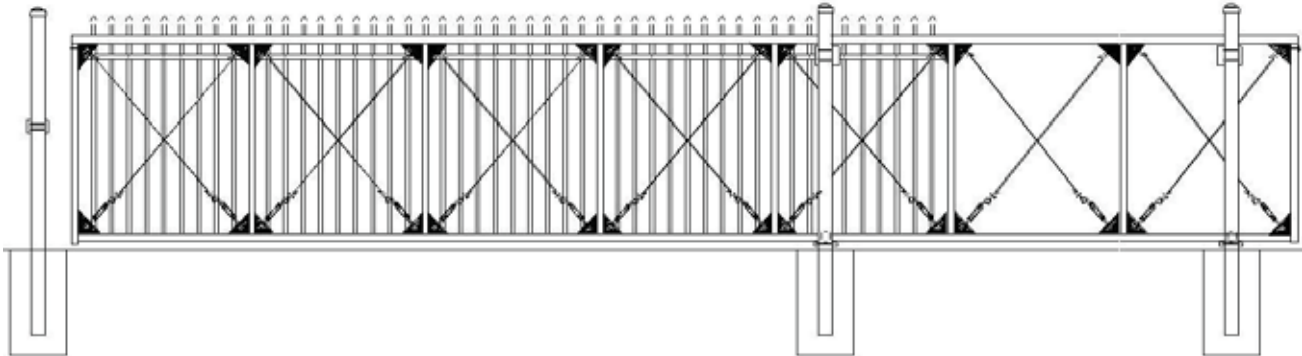

LAFAYETTE GATES

HEIGHT: OPENING	6'		7'		8'			
	PRODUCT CODE	LIST PRICE	PRODUCT CODE	LIST PRICE	PRODUCT CODE	LIST PRICE		
10'	58262442	$4,414	58262210	$4,505	58262324	$4,626	SINGLE TRACK (SEE HARDWARE SHEET FOR REQUIRED KIT)	
11'	58262443	$4,701	58260288	$4,800	58262018	$4,920		
12'	58260355	$4,720	58262211	$4,825	58262325	$4,945		
13'	58262444	$4,748	58262212	$4,862	58262326	$4,982		
14'	58260182	$4,785	58260289	$4,904	58262327	$5,022		
15'	58262022	$5,591	58260290	$5,730	58262328	$5,763		
16'	58260248	$5,619	58262213	$5,767	58262329	$5,800		
17'	58260224	$5,638	58262214	$5,792	58262330	$5,825		
18'	58262445	$5,665	58260291	$5,829	58262331	$5,862		
19'	58262021	$5,684	58262215	$5,854	58262332	$5,887		
20'	58260186	$6,200	58260234	$6,382	58262333	$6,422		
21'	58262446	$6,268	58260302	$6,459	58262334	$6,498		
22'	58262447	$6,287	58262216	$6,483	58262335	$6,523		
23'	58262448	$6,532	58262217	$6,737	58262336	$6,778		
24'	58262449	$6,584	58262218	$6,794	58262337	$6,832		
25'	58262015	$6,638	58262219	$6,853	58262338	$6,892		
26'	58260192	$6,675	58262220	$6,899	58262339	$6,938		
27'	58262450	$6,694	58262221	$6,924	58262340	$6,963		
28'	58262451	$6,721	58262222	$6,961	58262341	$7,000		
29'	58262452	$7,295	58262223	$7,549	58262342	$7,696		
30'	58262453	$7,353	58262224	$7,610	58260196	$7,755		
31'	58262113	$9,591	58262225	$9,972	58262343	$10,032		DOUBLE TRACK (SEE HARDWARE SHEET FOR REQUIRED KIT)
32'	58262114	$9,609	58262226	$9,997	58262344	$10,057		
33'	58262115	$9,637	58262227	$10,034	58262345	$10,094		
34'	58262116	$9,656	58262228	$10,059	58262346	$10,119		
35'	58262117	$9,674	58262229	$10,083	58262347	$10,144		
36'	58262118	$9,728	58262230	$10,146	58262348	$10,207		
37'	58262119	$9,747	58262231	$10,171	58262349	$10,232		
38'	58262120	$9,825	58262232	$10,255	58262350	$10,312		
39'	58262121	$9,844	58262233	$10,280	58262351	$10,337		
40'	58262122	$9,863	58262234	$10,304	58262352	$10,362		

*Prices shown are for single leaf sizes, Double the price of a corresponding half size for double drive gates

*For rings +3% (Before Discount)/ For Colors: Green, Brown, Bronze, Almond +1% (Before Discount)

*For simple and compound arches +10% (Before Discount)/ For 3" O.C. picket spacing +12% (Before Discount)

*All Gate openings 31' - 40' are dual track gates requiring dual post installation